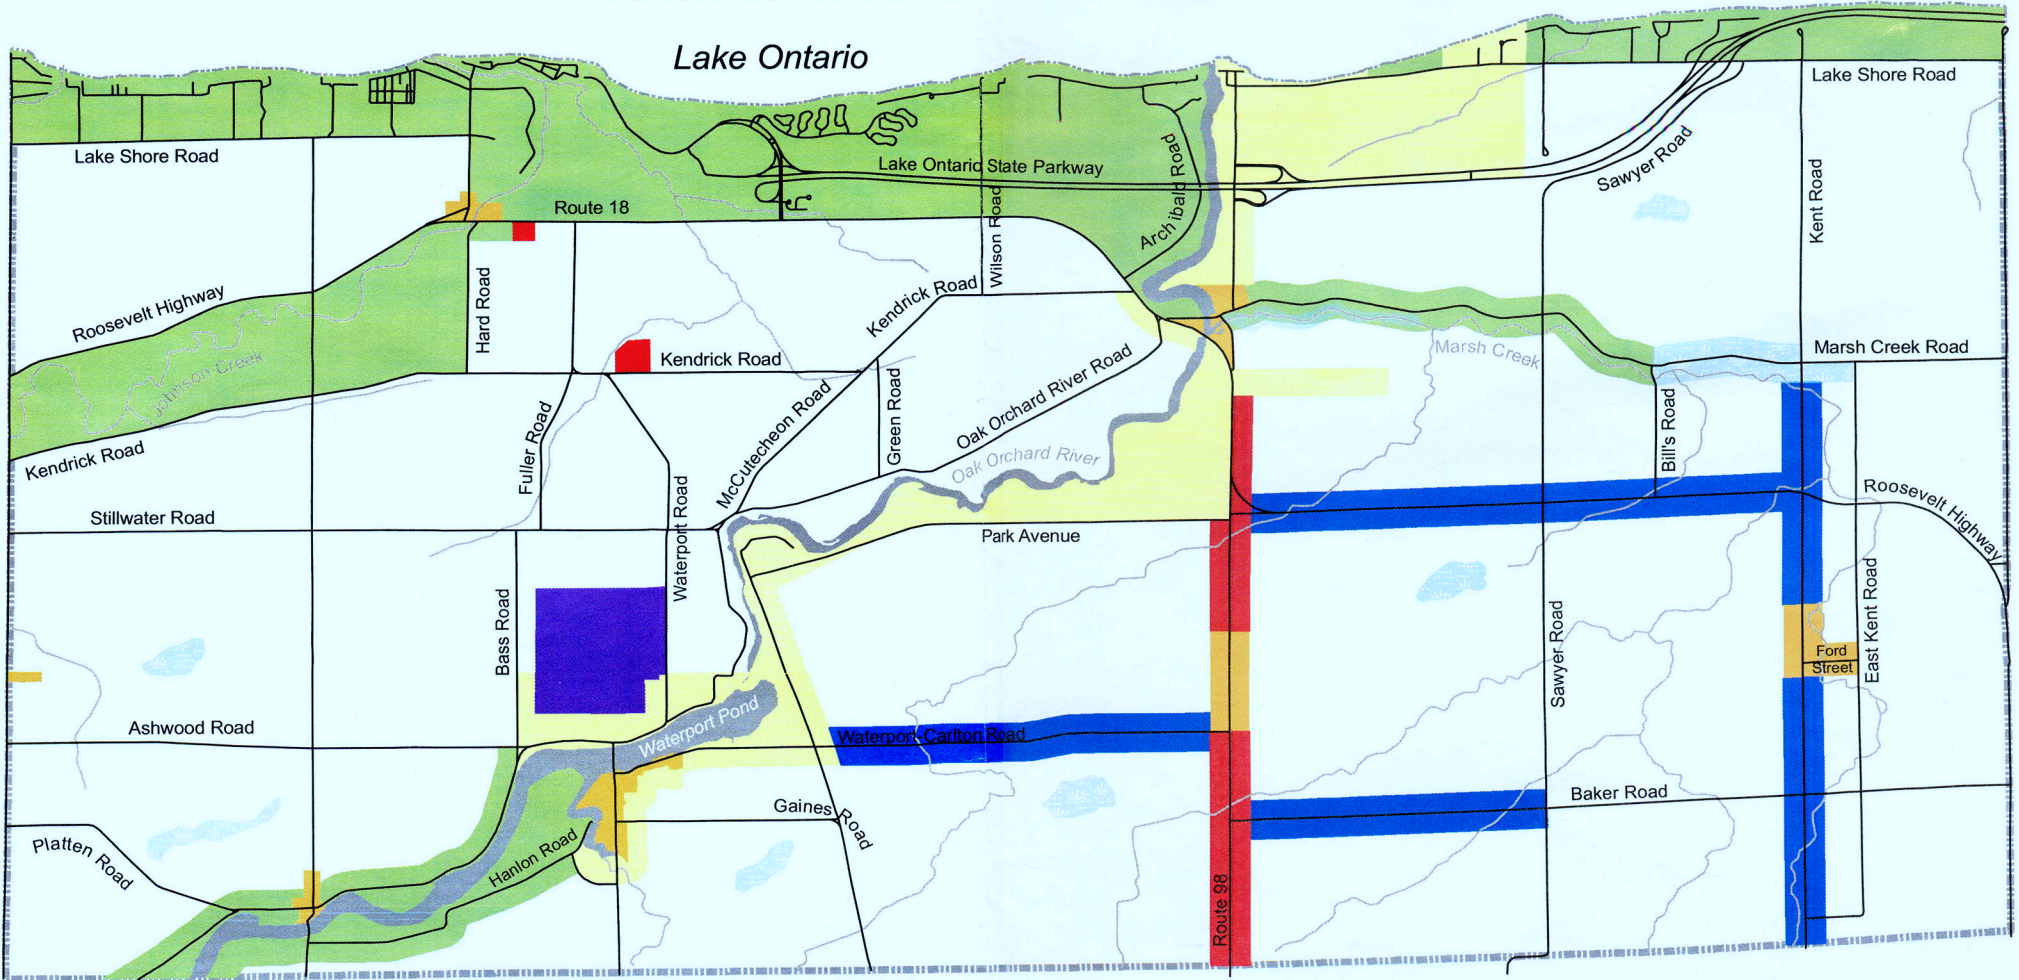

TOWN OF CARLTON ZONING MAP

ZONING DISTRICTS

- | | | |
|--|--|--|
|  Conservation Overlay |  Rural Residential |  Waterfront Development |
|  General Business |  Residential/Agricultural |  Waterfront Residential |
|  Hamlet |  Industrial | |